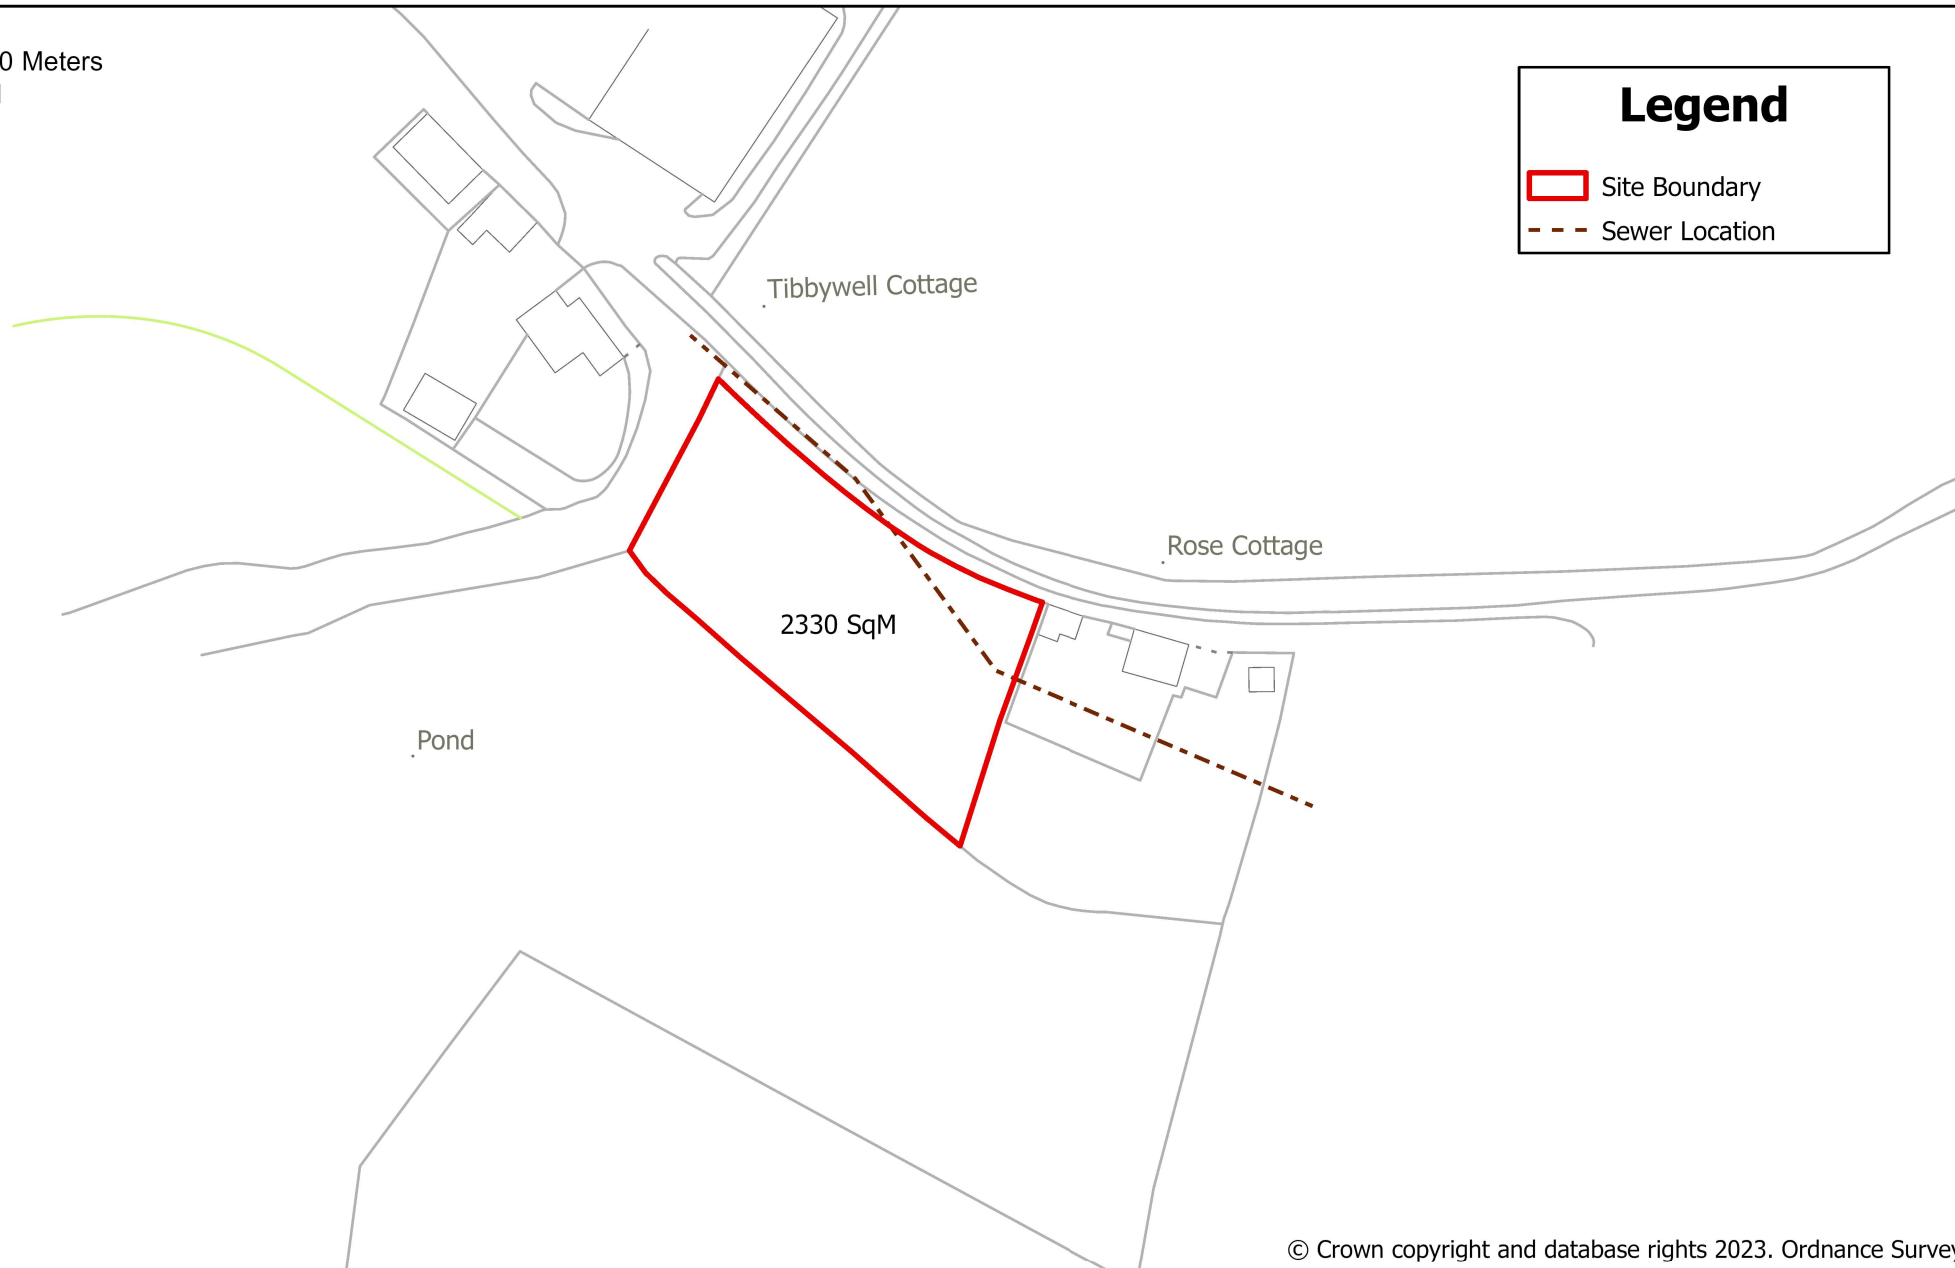

0 5 10 20 Meters

Legend

-  Site Boundary
-  Sewer Location

© Crown copyright and database rights 2023. Ordnance Survey

Land to the west of Rose Cottage, Whaston.
Site boundary and Sewer Location

Scale: 1:1,250